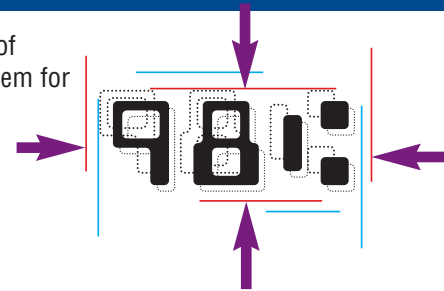

Built-in Secure Encryption and Decryption

Data security is critical in a distributed printing application. TROY's encryption/ decryption technology "unlocks" and prints the data only when it is received at the TROY printer.

Available on TROY MICR 3005 Secure and Secure Ex printers.

TROY MICR Toner Secure

For maximum reliability and low operating cost, only TROY:

- Formulates MICR toner for each printer according to world-wide banking standards
- Manufactures and fills MICR toner in all new OEM cartridges
- Quality controls MICR toner manufacturing and cartridge filling in an ISO 9001:2000 certified facility
- Helps to prevent against chemical alteration of your most valuable documents
- Provides the **TROY Quality Guarantee**

And TROY MICR toners will NOT void the manufacturer's warranty