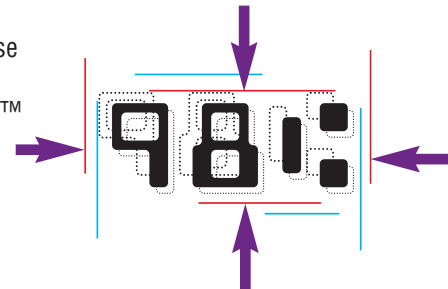

### Exclusive TROYmark™ Intelligent Anti-tampering Technology

TROYmark™ is a watermark of user-defined variable data, printed diagonally across each check. It provides state-of-the-art deterrence of fraudulent check alteration.

### ExPT™ Exact Positioning Technology

A MICR line out of alignment is one cause of rejected checks, a multi-million dollar problem for banks and companies. ExPT™ allows users to precisely adjust the MICR line without affecting the data file.