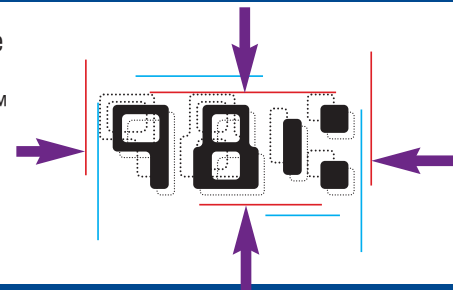

ExPT™ Exact Positioning Technology

A MICR line out of alignment is one cause of rejected checks, a multi-million dollar problem for banks and companies. ExPT™ allows users to precisely adjust the MICR line without affecting the data file.

Available on all TROY MICR 4014 and 4515 series printers

Built-in Secure Encryption and Decryption

Data security is critical in a distributed printing application. TROY's encryption/decryption technology "unlocks" and prints the data only when it is received at the TROY printer.

Available on TROY MICR 4515 Secure and Secure Ex printers

Accredited Solutions Business Partner